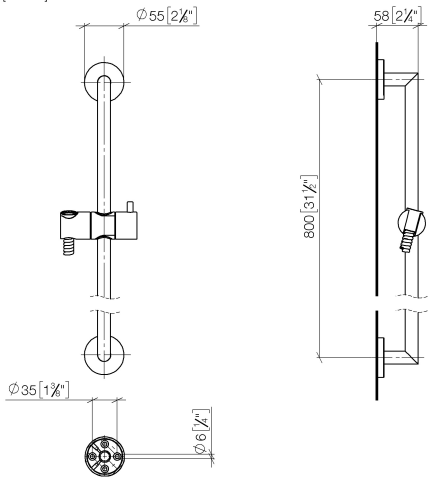

Shower set without hand shower - Chrome

TARA

26 413 625

Fits: TARA, META

- slide bar
- Pipe diameter 18 mm
- rosette Ø 55 mm
- gauge 800 mm
- metal shower hose 1750mm with integrated anti-twist protection
- shower hose connector 3/8"

Recommended miscellaneous

Concealed wall elbow - 35 085 970 00
 •max. recess depth 163 mm
 •min. recess depth 90 mm

Required miscellaneous

Hand shower FlowReduce - Chrome 28 016 979-00 0010

Required miscellaneous

Required miscellaneous

Hand shower FlowReduce - Chrome 28 012 979-00 0010

Required miscellaneous

Hand shower - Chrome 28 016 979-00

Required miscellaneous

Hand shower - Chrome 28 018 979-00

26 413 625

mm [inches]

Certificates

WRAS_2009048. ACS_20 ACC LY 738. IAPMO_4976 (4).

26 413 625

Spare parts list

No.	Item Number	Name	Quantity used	Delivery time
1	05 17 62 500 00 90	fixing set	2	2
2	90 14 10 032 00 90	seal	2	2
3	08 27 62 500-00	rosette	2	10
4	05 28 22 590 01-00	bar	1	10
5	12 580 970-00	Slide unit - Chrome	1	10
6	28 322 970-00	Metal shower hose 1/2" x 3/8" x 1750 mm - Chrome	1	2