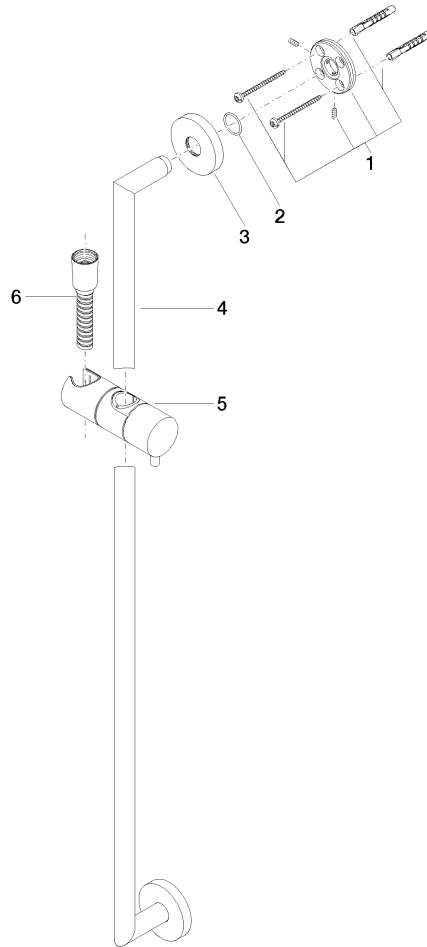

Shower set without hand shower - Chrome

TARA

26 413 625

Fits: TARA, META

- slide bar
- Pipe diameter 18 mm
- rosette Ø 55 mm
- gauge 800 mm
- metal shower hose 1750mm with integrated anti-twist protection
- shower hose connector 3/8"

Recommended miscellaneous

Concealed wall elbow - 35 085 970 00
 •max. recess depth 163 mm
 •min. recess depth 90 mm

Required miscellaneous

Hand shower FlowReduce - Chrome 28 016 979-00 0010

Required miscellaneous

Required miscellaneous

Hand shower FlowReduce - Chrome 28 012 979-00 0010

Required miscellaneous

Hand shower - Chrome 28 016 979-00

Required miscellaneous

Hand shower - Chrome 28 018 979-00

26 413 625

mm [inches]

Certificates

WRAS_2009048. ACS_20 ACC LY 738. IAPMO_4976 (4).

26 413 625

Spare parts list

No.	Item Number	Name	Quantity used	Delivery time
1	05 17 62 500 00 90	fixing set	2	2
2	90 14 10 032 00 90	seal	2	2
3	08 27 62 500-00	rosette	2	10
4	05 28 22 590 01-00	bar	1	10
5	12 580 970-00	Slide unit - Chrome	1	10
6	28 322 970-00	Metal shower hose 1/2" x 3/8" x 1750 mm - Chrome	1	2